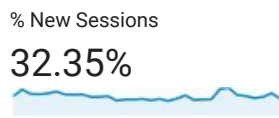

Jan 1, 2017 - Feb 1, 2017

Audience Overview

All Users
100.00% Sessions

Overview

Returning Visitor New Visitor

Language	Sessions	% Sessions
1. en-us	308,274	44.56%
2. hr-hr	137,827	19.92%
3. sr	60,402	8.73%
4. sr-rs	37,072	5.36%
5. en-gb	27,279	3.94%
6. hr	26,229	3.79%
7. hr-rs	13,652	1.97%
8. de-de	11,134	1.61%
9. de-at	7,722	1.12%
10. en-rs	7,058	1.02%