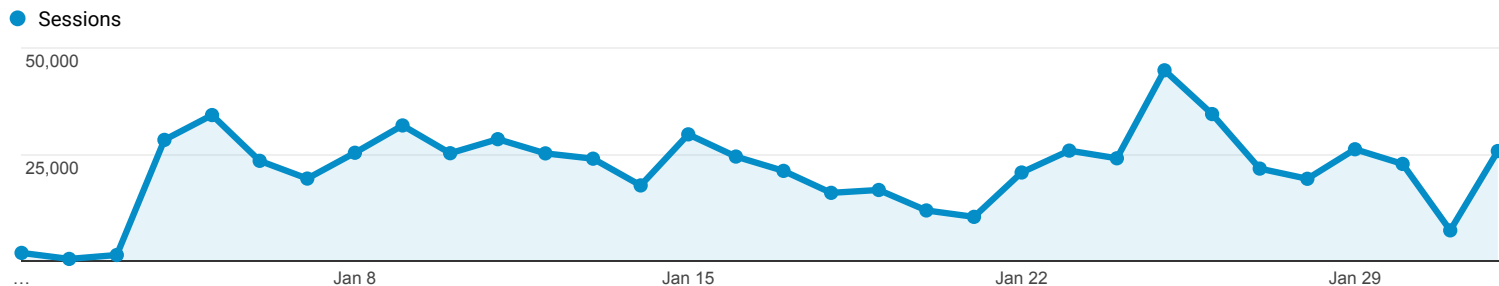

Jan 1, 2017 - Feb 1, 2017

Audience Overview

All Users
100.00% Sessions

Overview

Returning Visitor New Visitor

Language	Sessions	% Sessions
1. en-us	308,274	44.56%
2. hr-hr	137,827	19.92%
3. sr	60,402	8.73%
4. sr-rs	37,072	5.36%
5. en-gb	27,279	3.94%
6. hr	26,229	3.79%
7. hr-rs	13,652	1.97%
8. de-de	11,134	1.61%
9. de-at	7,722	1.12%
10. en-rs	7,058	1.02%