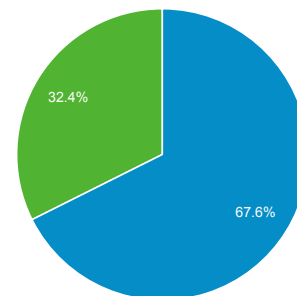

Jan 1, 2017 - Feb 1, 2017

Audience Overview

All Users
100.00% Sessions

Overview

Returning Visitor New Visitor

Language	Sessions	% Sessions
1. en-us	308,274	44.56%
2. hr-hr	137,827	19.92%
3. sr	60,402	8.73%
4. sr-rs	37,072	5.36%
5. en-gb	27,279	3.94%
6. hr	26,229	3.79%
7. hr-rs	13,652	1.97%
8. de-de	11,134	1.61%
9. de-at	7,722	1.12%
10. en-rs	7,058	1.02%