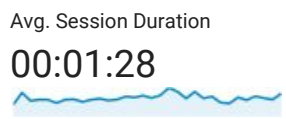

Jan 1, 2017 - Feb 1, 2017

Audience Overview

All Users
100.00% Sessions

Overview

Returning Visitor New Visitor

Language	Sessions	% Sessions
1. en-us	308,274	44.56%
2. hr-hr	137,827	19.92%
3. sr	60,402	8.73%
4. sr-rs	37,072	5.36%
5. en-gb	27,279	3.94%
6. hr	26,229	3.79%
7. hr-rs	13,652	1.97%
8. de-de	11,134	1.61%
9. de-at	7,722	1.12%
10. en-rs	7,058	1.02%