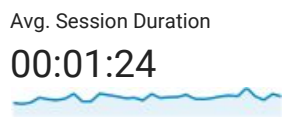

Mar 1, 2017 - Apr 1, 2017

Audience Overview

All Users
100.00% Sessions

Overview