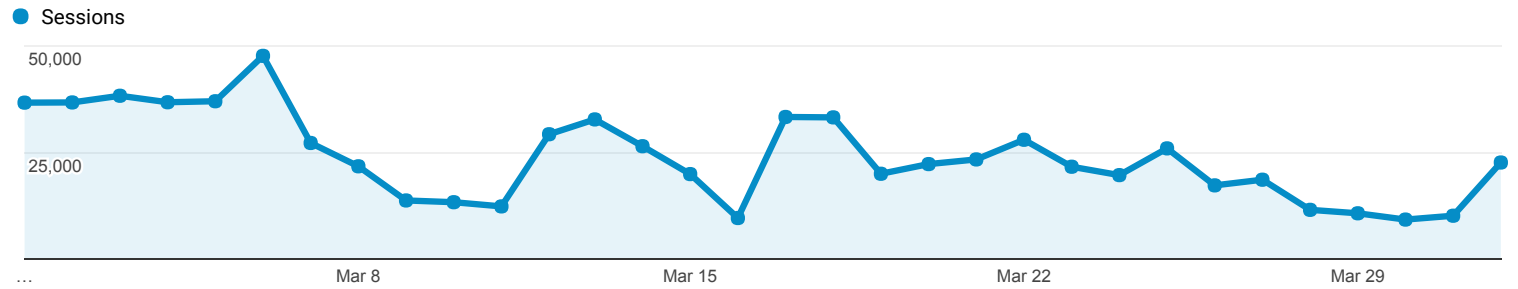

## Audience Overview

All Users  
100.00% Sessions

### Overview

Returning Visitor New Visitor

Language	Sessions	% Sessions
1. en-us	342,473	44.58%
2. hr-hr	161,003	20.96%
3. sr	59,911	7.80%
4. sr-rs	36,491	4.75%
5. en-gb	32,156	4.19%
6. hr	26,460	3.44%
7. hr-rs	16,853	2.19%
8. de-de	13,764	1.79%
9. de-at	10,463	1.36%
10. en-rs	7,569	0.99%