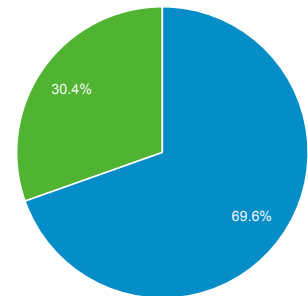

Language	Sessions	% Sessions
1. en-us	342,473	44.58%
2. hr-hr	161,003	20.96%
3. sr	59,911	7.80%
4. sr-rs	36,491	4.75%
5. en-gb	32,156	4.19%
6. hr	26,460	3.44%
7. hr-rs	16,853	2.19%
8. de-de	13,764	1.79%
9. de-at	10,463	1.36%
10. en-rs	7,569	0.99%